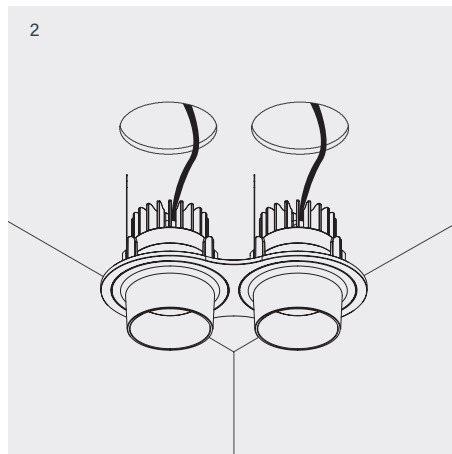

101 06 0013--,-,---
Mono 060° Fixed Type 3

8W 240V-AC
Class III
IP44

Cut-Out
2x 55mm Round x 90mm Depth

LED Power Supply 180mA Included
P&F + Fast Connector

Installation

- 1 Cut mounting holes
- 2 Plug luminaire into drivers
- 3 Twist spring blades and insert into ceiling