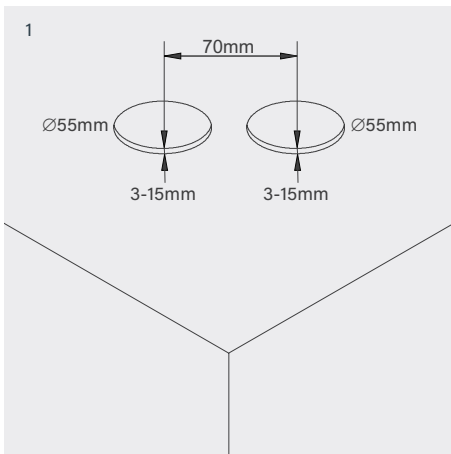

101 06 0013--,-,---
Mono 060° Fixed Type 3

8W 240V-AC
Class III
IP44

Cut-Out
2x 55mm Round x 90mm Depth

LED Power Supply 180mA Included
P&F + Fast Connector

Installation

- 1 Cut mounting holes
- 2 Plug luminaire into drivers
- 3 Twist spring blades and insert into ceiling