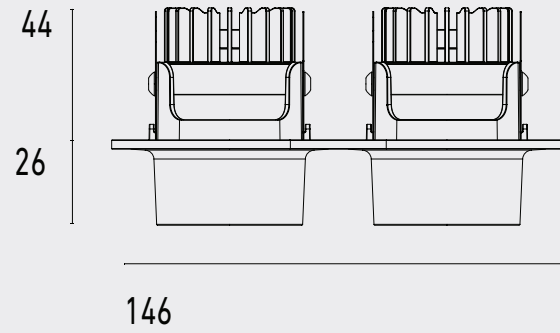

101 06 0013--,-,---
Mono 060° Fixed Type 3

8W 240V-AC
Class III
IP44

Cut-Out
2x 55mm Round x 90mm Depth

LED Power Supply 180mA Included
P&F + Fast Connector

Installation

- 1 Cut mounting holes
- 2 Plug luminaire into drivers
- 3 Twist spring blades and insert into ceiling