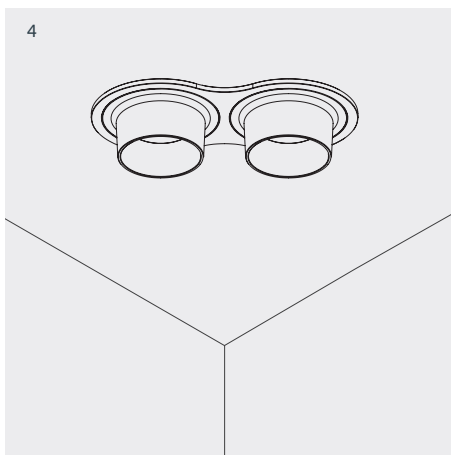

101 06 0013--,-,---
Mono 060° Fixed Type 3

8W 240V-AC
Class III
IP44

Cut-Out
2x 55mm Round x 90mm Depth

LED Power Supply 180mA Included
P&F + Fast Connector

Installation

- 1 Cut mounting holes
- 2 Plug luminaire into drivers
- 3 Twist spring blades and insert into ceiling