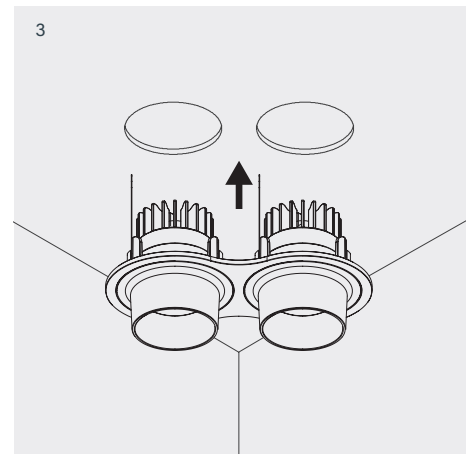

101 06 0013--,-,---
Mono 060° Fixed Type 3

8W 240V-AC
Class III
IP44

Cut-Out
2x 55mm Round x 90mm Depth

LED Power Supply 180mA Included
P&F + Fast Connector

Installation

- 1 Cut mounting holes
- 2 Plug luminaire into drivers
- 3 Twist spring blades and insert into ceiling